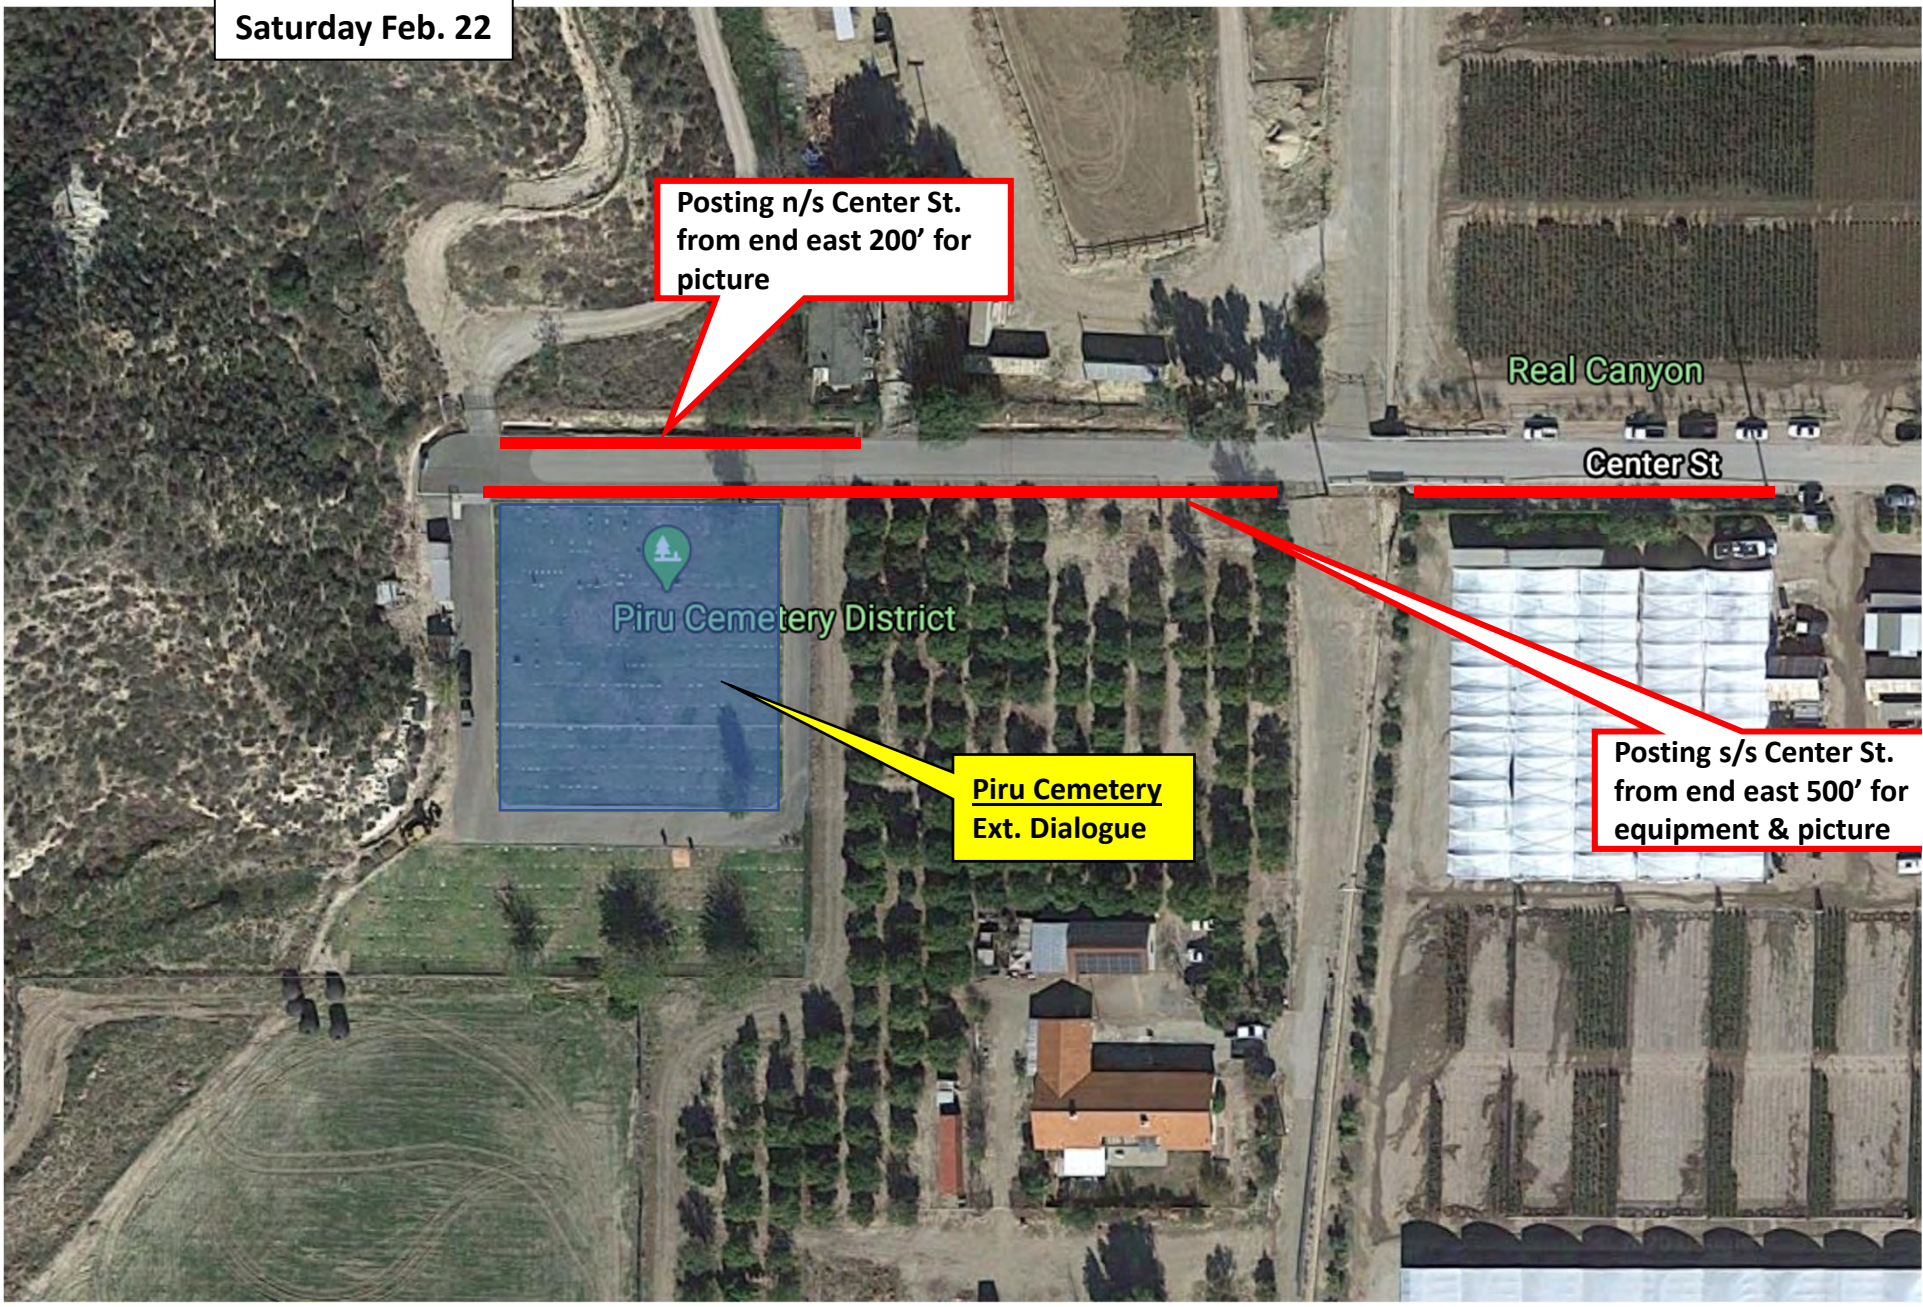

Camera in curb lane ONLY must maintain (2) way traffic NO LANE CLOSURE

Piru United Methodist Church

Saturday Feb. 22

Posting n/s Center St.
from end east 200' for
picture

Real Canyon

Center St

Piru Cemetery District

Piru Cemetery
Ext. Dialogue

Posting s/s Center St.
from end east 500' for
equipment & picture

Saturday Feb. 22

Picture Posting

Picture Posting

Market Street &
Church Street

Location
General vicinity of
Market St. & Church St.

Picture Posting

Equipt Posting

Google

Saturday Feb. 22

3963 Center St.
Piru 93040
Fire FX

Posting:
n/s Center St. Main St.
to RR Tracks

Elva's Center Market

Las Delicias de Puel

Piru Square

Via Fustr

United States
Postal Service

Saturday Feb. 22

Driving Grid

Market St.

Temescal St.